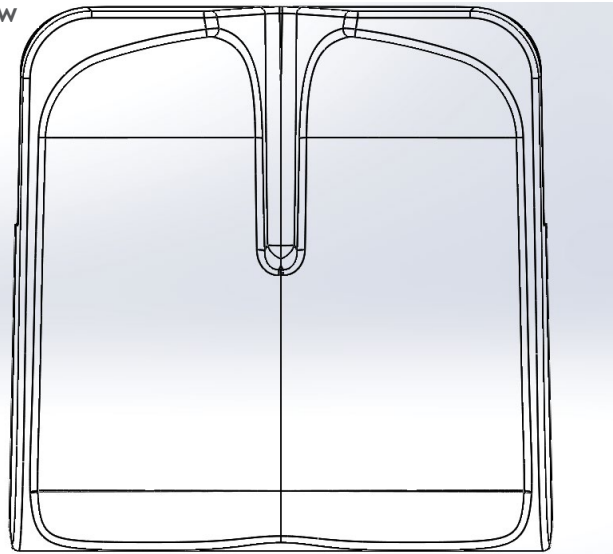

SPECIAL ORDER STEALTH PREMIERE P CUSHION

Please detail your special order cushion request. All special order cushion requests must be approved with the Quantum Custom Department. Please contact Quantum Inside Sales or Custom Department with questions. Extended lead time will apply. Cushion part numbers involved will be the cushion part number listed in previous sections modified to meet special order request stated in details below. Drawings are available below for sketch details.

Special Order Stealth Premiere P Cushion. E2605/E2606 ..... $614 to $777

Details

Top View