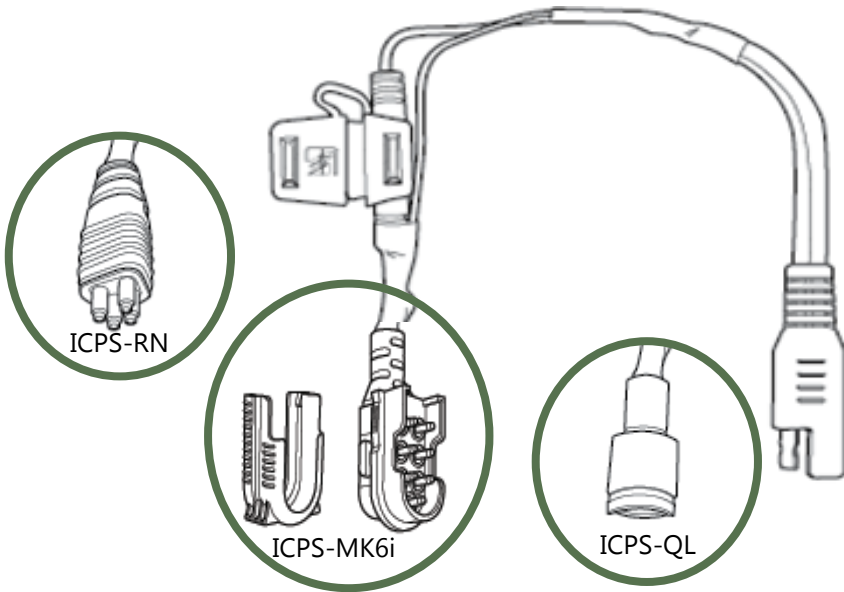

USER MANUAL

ICPS Power Source

Stealth's User Guide for the ICPS-RN, ICPS-MK6i,
And ICPS-QL i-Connect Power Sources

Stealth Products, LLC
 104 John Kelly Drive, Burnet, TX 78611
 Phone: (512) 715-9995 Toll Free: 1(800) 965-9229
 Fax: (512) 715-9954 Toll Free: 1(800) 806-1225
 info@stealthproducts.com www.stealthproducts.com