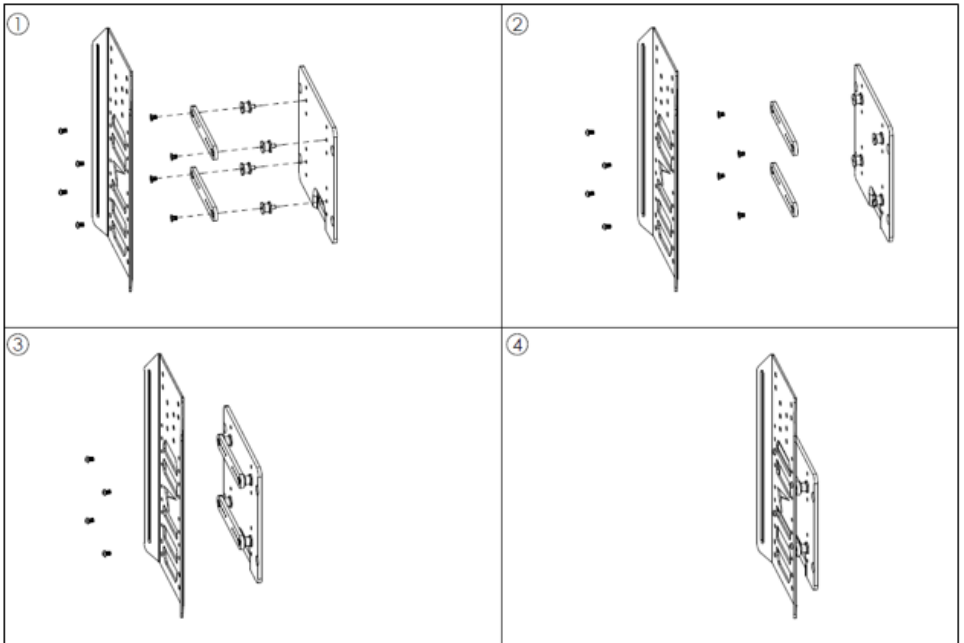

Instructions

If present, remove the TruComfort 2 mounting hardware from the center spine of the TB3 back using a 4mm hex wrench before installing the **BHDP202** hardware.

- 1) Align the mounts with the appropriate holes on the back shell and TB3 center spine.
- 2) Install four rubber mounts to the TB3 center spine in the desired locations.
- 3) Using the four supplied M6 flathead bolts, install the interface bar to the rubber mounts. Tighten with a 4mm hex wrench.
- 4) Attach the shell to the interface bar using the four supplied M6 button head bolts. Tighten with a 4mm hex wrench.

USER GUIDE

Stealth Products
Backs and Support

TB3 Interface Bar Back Mount

Intended Use

The **BHDP202 TB3 Interface Bar Back Mounting Package** installs directly into the **TruBalance 3 (TB3)** center spine, allowing the **True Forming Back (TFB)** or custom dimension **ADI Q-Back** to fit onto **TB3-compatible Quantum power chair bases**. Package includes two TB3 interface bars, four rubber mounts and attaching screws.